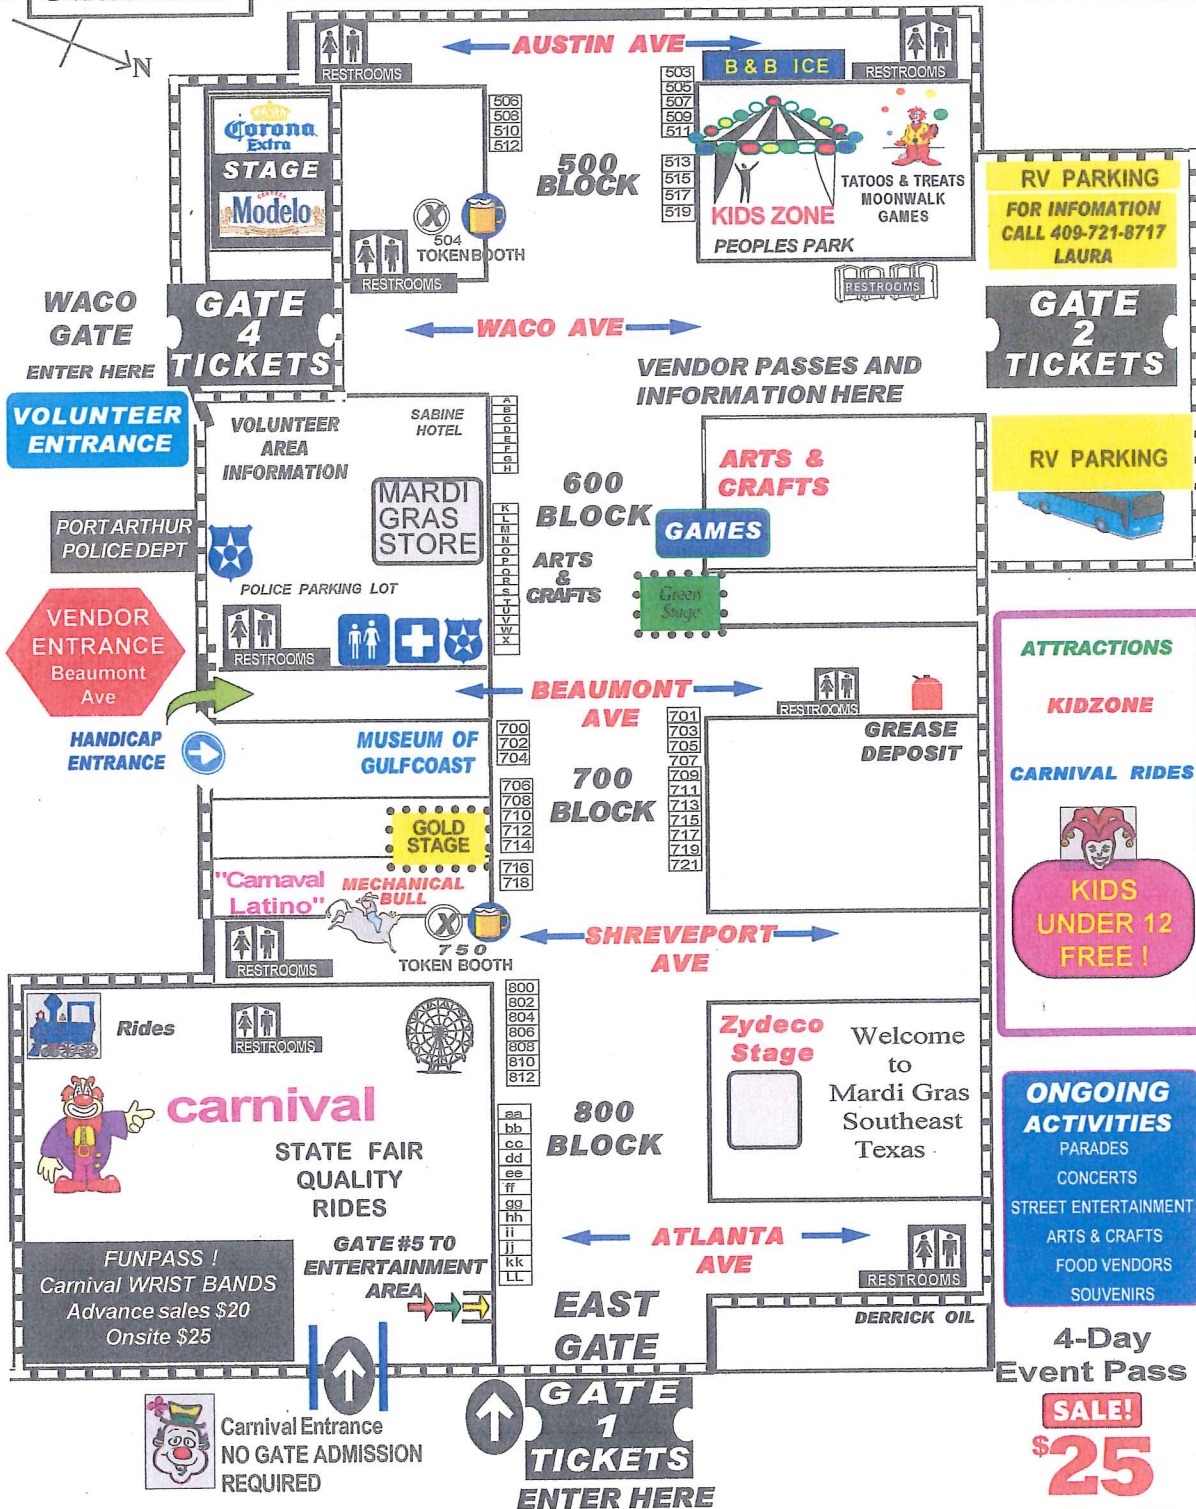

**MAP NOT TO SCALE
ALL LOCATIONS ARE
APPROXIMATE**

Mardi Gras Southeast Texas

Feb. 28, Mar 1,2,3, 2019

BUY TICKETS ONLINE

mardigras.portarthur.com

KEY

- POLICE
- LOST & FOUND
- FIRST AID
- TOKEN BOOTH
ADULT BEVERAGES

**WEST GATE
ENTER HERE**

**VENDOR
SPACE**

**GATE
3
TICKETS**

RV PARKING
FOR INFORMATION
CALL 409-721-8717
LAURA

**GATE
2
TICKETS**

RV PARKING

ATTRACTIONS
KIDZONE
CARNIVAL RIDES
KIDS UNDER 12 FREE!

**ONGOING
ACTIVITIES**
PARADES
CONCERTS
STREET ENTERTAINMENT
ARTS & CRAFTS
FOOD VENDORS
SOUVENIRS

**4-Day
Event Pass**
SALE!
\$25

YOU MAY ENTER ENTERTAINMENT AREA WITH A TICKET AT ANY ONE OF THE 5 ENTRANCE GATES