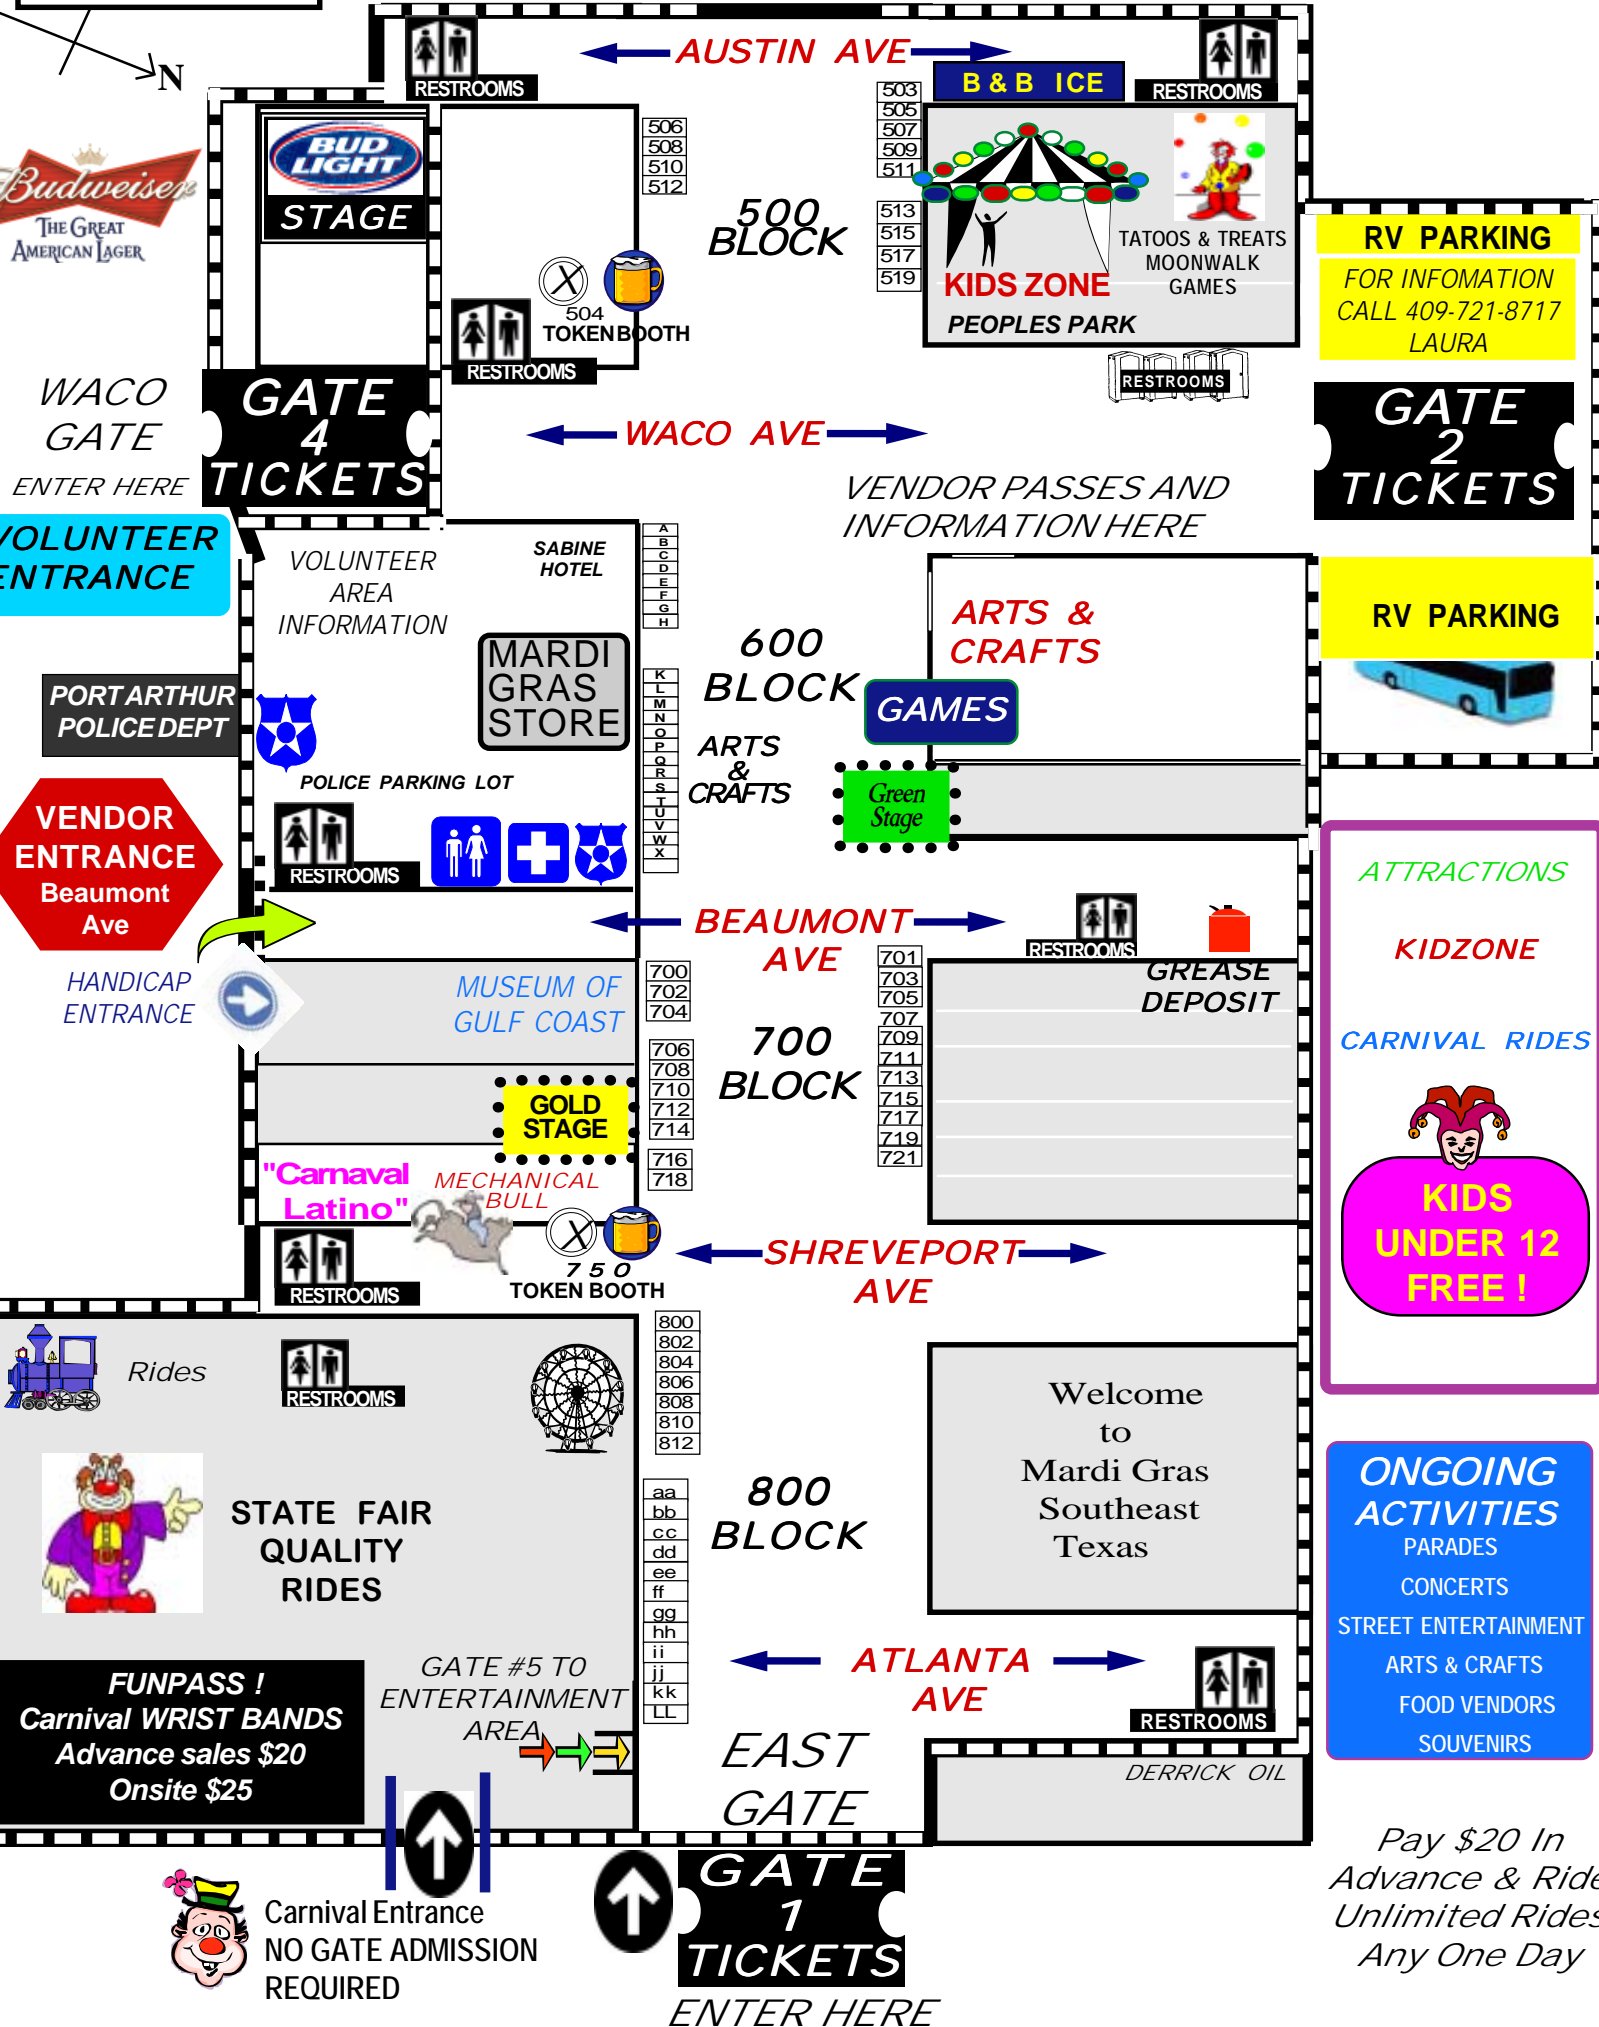

**MAP NOT TO SCALE
ALL LOCATIONS ARE
APPROXIMATE**

Mardi Gras Southeast Texas

Feb 08,09,10,11, 2018

[BUY TICKETS ONLINE](#)

mardigras.portarthur.com

KEY

- POLICE
- LOST & FOUND
- FIRST AID
- TOKEN BOOTH
ADULT BEVERAGES

WEST GATE
ENTER HERE

RV PARKING
FOR INFORMATION
CALL 409-721-8717
LAURA

**GATE 2
TICKETS**

RV PARKING

ATTRACTIONS

- KIDZONE
- CARNIVAL RIDES
- KIDS UNDER 12 FREE!**

ONGOING ACTIVITIES

- PARADES
- CONCERTS
- STREET ENTERTAINMENT
- ARTS & CRAFTS
- FOOD VENDORS
- SOUVENIRS

Pay \$20 In Advance & Ride Unlimited Rides Any One Day

YOU MAY ENTER ENTERTAINMENT AREA WITH A TICKET AT ANY ONE OF THE 5 ENTRANCE GATES