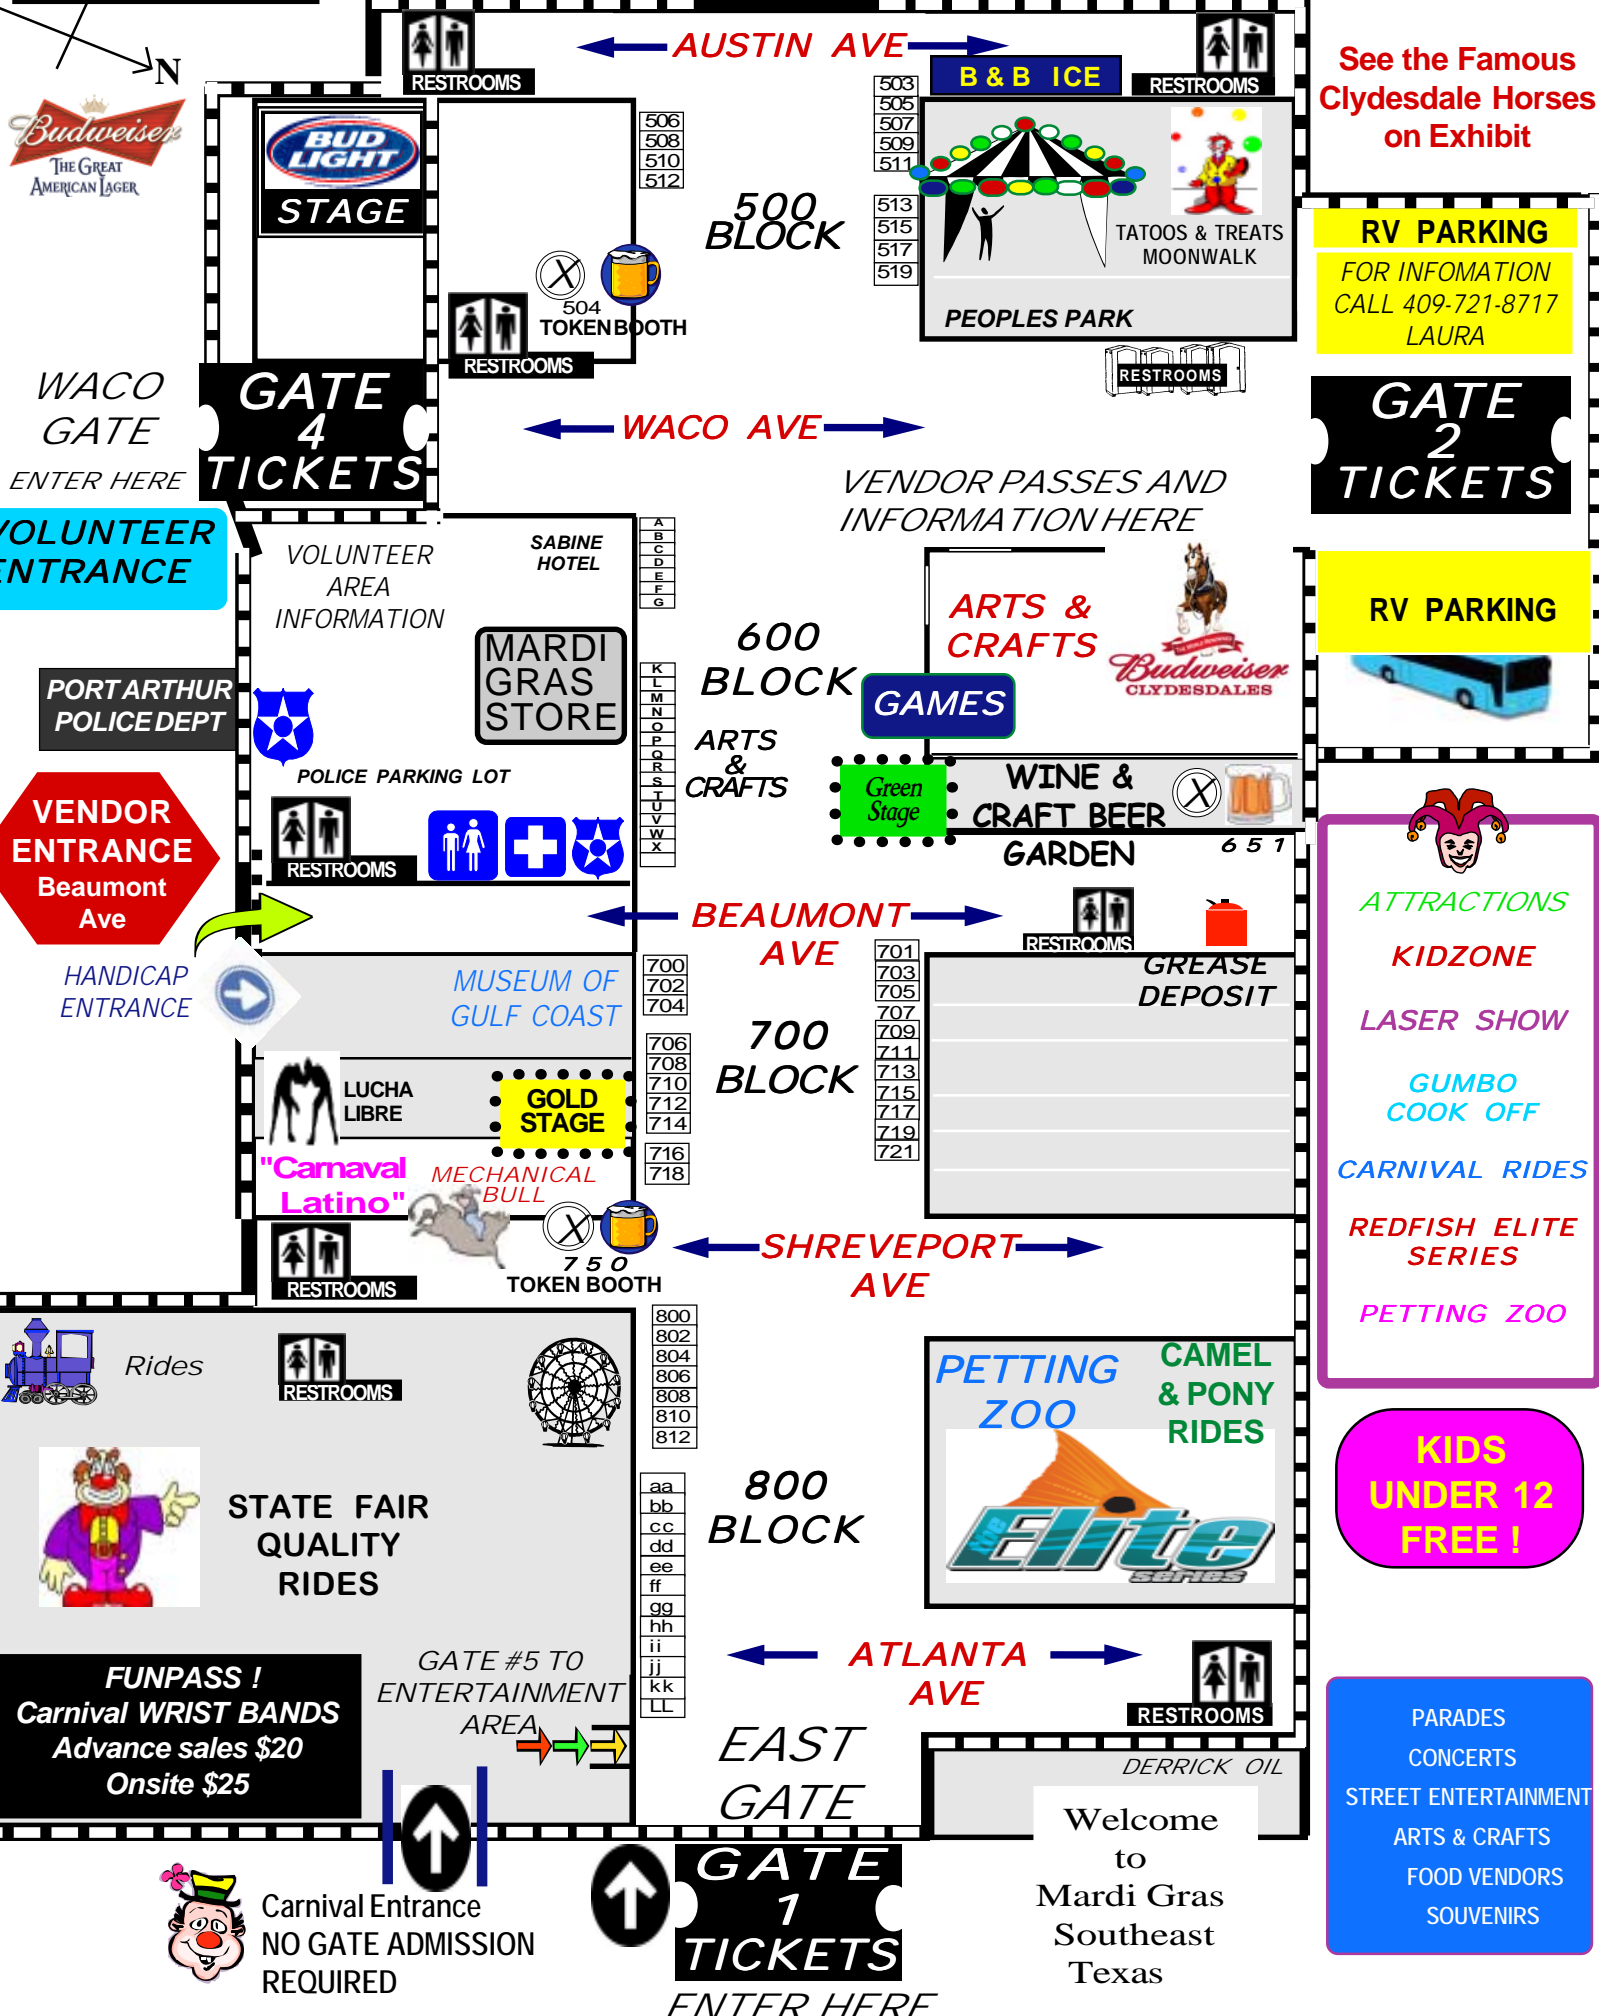

**MAP NOT TO SCALE
ALL LOCATIONS ARE
APPROXIMATE**

Mardi Gras Southeast Texas

Feb 23,24,25,26 2017

Online tickets available at
www.mardigras.portarthur.com

KEY

- POLICE
- LOST & FOUND
- FIRST AID
- TOKEN BOOTH
ADULT BEVERAGES

**WEST GATE
ENTER HERE**

Pay \$20 In Advance & Ride Unlimited Rides Any One Day

See the Famous Clydesdale Horses on Exhibit

RV PARKING
FOR INFORMATION CALL 409-721-8717 LAURA

GATE 2 TICKETS

RV PARKING

- ATTRACTIONS
- KIDZONE
- LASER SHOW
- GUMBO COOK OFF
- CARNIVAL RIDES
- REDFISH ELITE SERIES
- PETTING ZOO

KIDS UNDER 12 FREE!

- PARADES
- CONCERTS
- STREET ENTERTAINMENT
- ARTS & CRAFTS
- FOOD VENDORS
- SOUVENIRS

YOU MAY ENTER ENTERTAINMENT AREA WITH A TICKET AT ANY ONE OF THE 5 ENTRANCE GATES